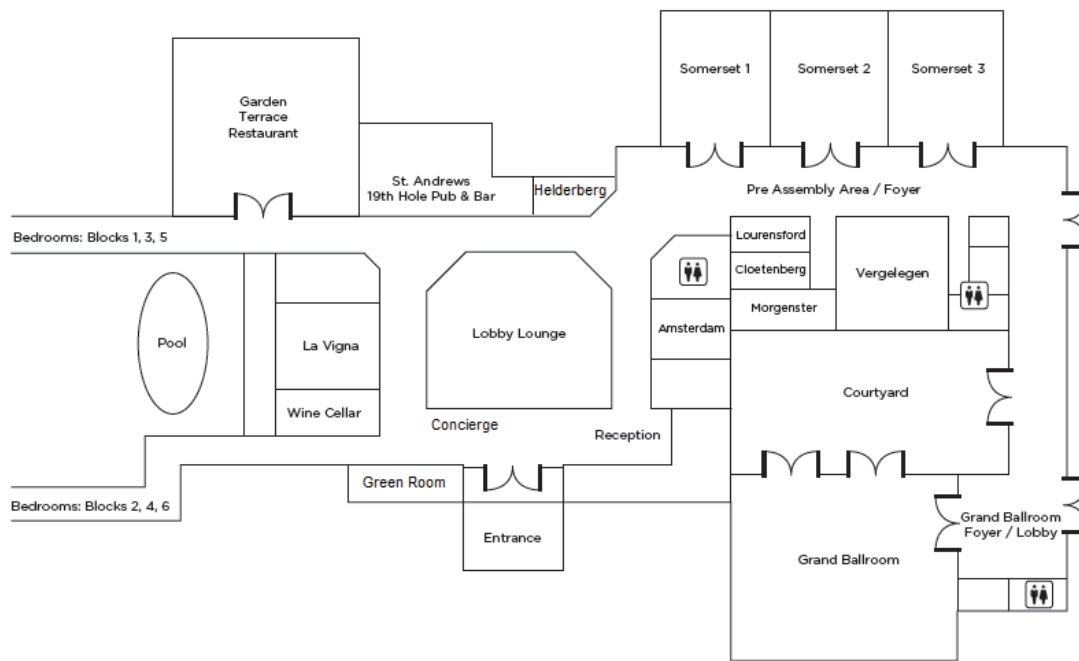

FUNCTION ROOMS AND THEIR CAPACITIES

MEETING ROOM NAME	LENGTH	WIDTH	M²	HEIGHT	square	u-shape	theatre	cabaret	classroom	cocktail	dinner	NATURAL LIGHT
Grand Ballroom	19.44	22	428	5.15	-	80^(Dish) Ushape	500	144	250	500	250	Yes
Somerset 1	16	10	160	3.1	40	35	150	48	95	150	120	No
Somerset 2	16	10	160	3.1	40	35	150	48	95	150	120	No
Somerset 3	16	10	160	3.1	40	35	150	48	95	150	120	Yes
Somerset 1-2-3	16	30	480	3.1	120	O/R	600	180	300	600	360	Yes
Vergelegen	9.6	10.9	105	3.1	30	25	80	30	50	60	60	Yes
Lourensford	6.25	3.6	22.5	2.7	10	-	20	-	12	-	-	No
Morgenster	8.1	3.6	29.2	2.7	12	-	-	-	-	-	-	Yes
Cloetenberg	6.25	3.6	22.5	2.7	10	-	20	-	12	-	-	No
Amsterdam	7.68	4.8	36.8	2.7	16	15	25	-	20	16	-	Yes
Wine Cellar	6.12	4.23	25.9	3.07	18	16	-	-	-	-	18	Yes